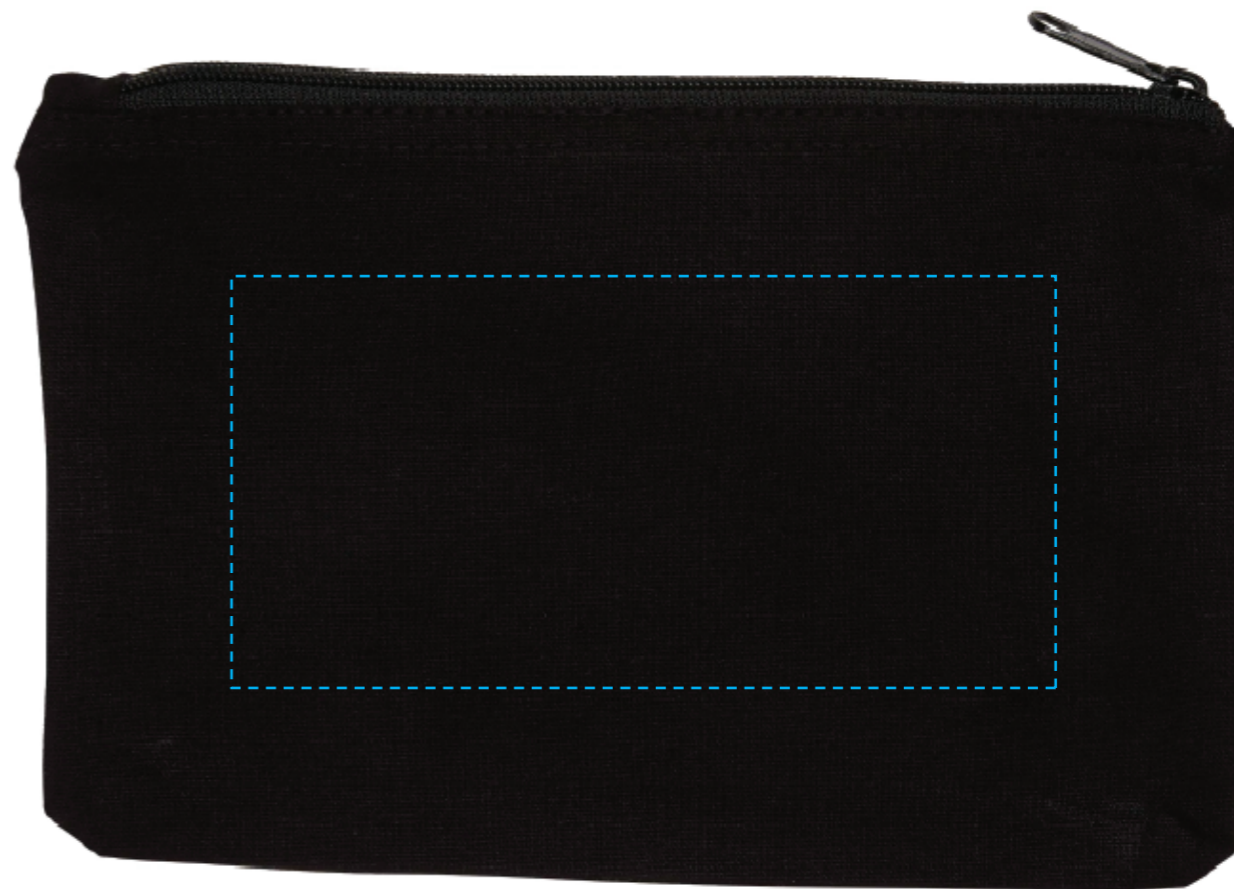

QSB130

Cosmetic Bag

(ITEM SIZE: 9" x 5.5" x 0.75")

(IMPRINT AREA: 6" X 3")

PRODUCT COLOR : BLACK

IMPRINT COLOR : XXXXX

Dotted blue lines are used to show max imprint size and will not print on the final product.